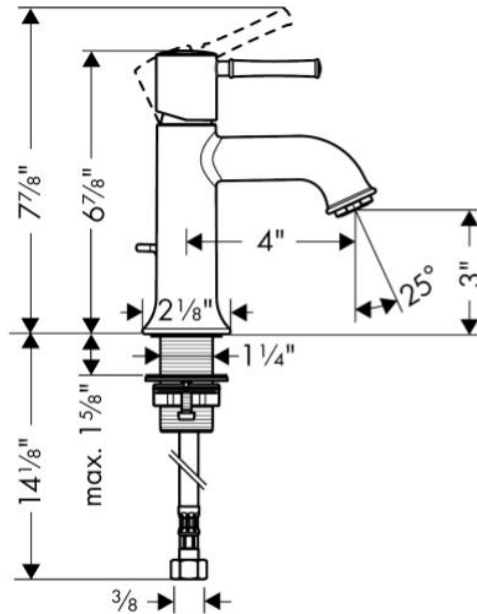

SPECIFICATION SHEET - fittings

BRAND:	hansgrohe	Product Photo:
ORIGIN:	Germany	
SERIES:	Talis C	
PRODUCT DESCRIPTION:	Single Hole Faucet • with basin pop-up waste • Flow rate: 4.5 l./min. at 3 bar • Aerated Spray	
MODEL No.	14111 921	
FINISH/COLOUR:	Rubbed Bronze	
DIMENSIONS:	4" spout projection	
OPTIONAL MATCHING PARTS:		

Technical Informations: Suitable for continous flow water heater

REMINDER: Pipe flushing must be done before faucets are installed. Failure to do so voids the warranty.
Do not use cleaners containing abrasive cleansers, ammonia, bleach, acids, waxes, alcohol, solvents or other products not recommended for chrome.
All information is for reference only, installation shall always be based on the actual product delivered.